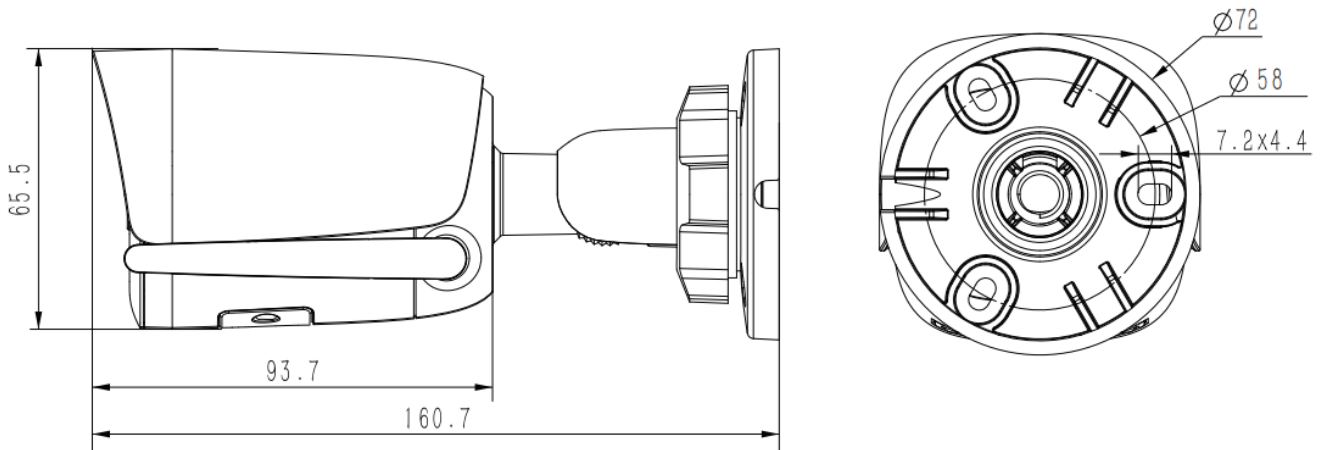

Tiandy

TC-C32WP Spec:I5W/E/Y/2.8mm/V4.2

2MP Fixed Color Maker Bullet Camera

Lite Series

KEY FEATURES

- Metal+Plastic Housing
- Up to 1920x1080@30fps
- S+265/H.265/H.264
- Min. illumination Color: 0.002Lux@F1.6
- 2 Warm lights, 15m
- Smart IR, IR Range: 50m
- Support tripwire and perimeter
- Built-in Mic, support max 512G Micro SD Card
- Operating Conditions -40°C~65°C, 0~95% RH
- POE, DC12V
- IP67

Tiandy Technologies Co.,Ltd.

Email: sales@tiandy.com

Tel: +86-22-58596065

Website: en.tiandy.com

Fax: +86-22-58596048

SPECIFICATIONS

Camera	
Image Sensor	1/2.8"CMOS
Min. Illumination	Color:0.002Lux@(F1.6,AGC ON),B/W:0Lux with IR
Shutter Time	1s-1/100000s
Day&Night	IR-cut filter with auto switch (ICR)
WDR	120dB
S/N	>42dB
Angle Adjustment	0-360°;0-90°;0-360°
Lens	
Lens Type	Fixed
Focal Length	2.8mm
Lens Mount	M12
Aperture Range	F1.6,Fixed
Field of View	100.6°(H);56.5°(V);115.4°(D)
DORI Distance	Detect:38.6m Observe:15.3m Recognize:7.7m Identify:3.8m
Illuminator	
IR LEDs	2
IR Distance	50m
Wavelength	850nm
White LEDs	2
Whitelight Distance	15m
Compression Standard	
Video Compression	S+265/H.265/H.264B/H.264M/H.264H
Video Bit Rate	32k-6Mbps
Audio Compression	G.711A/G.711U/ADPCM_D
Audio Sampling Rate	8kHz/32kHz/48kHz

DIMENSIONS (Unit: mm)

ACCESSORIES

A36

TC-P54BM SpecV5